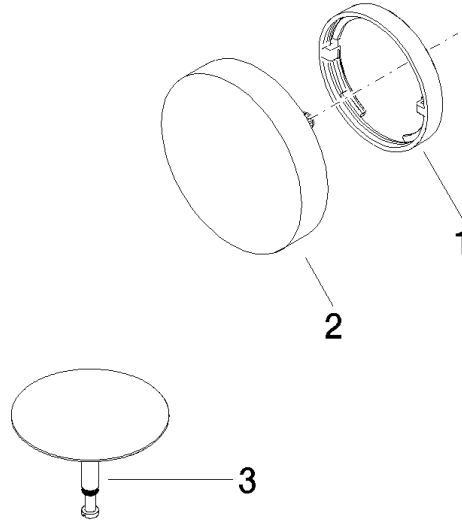

**Required miscellaneous**

**Vacuum breaker -**  
•3/4" connection

35 150 970 90

**Required miscellaneous**

**Bath spout with pop-up waste and overflow -**  
•bowden cable length 725 mm

35 248 970 90

**Required miscellaneous**

**Vacuum breaker - Durabronz (23kt Gold)**

36 150 970-09

36 247 970

36 247 970

**Spare parts list**

No.	Item Number	Name	Quantity used	Delivery time
1	09 11 01 124-09	cover	1	40
2	90 20 97 061 00-09	handle	1	-
Spare part can no longer be ordered, please order the replacement item				
3	04 31 20 031 48-09	plug	1	40